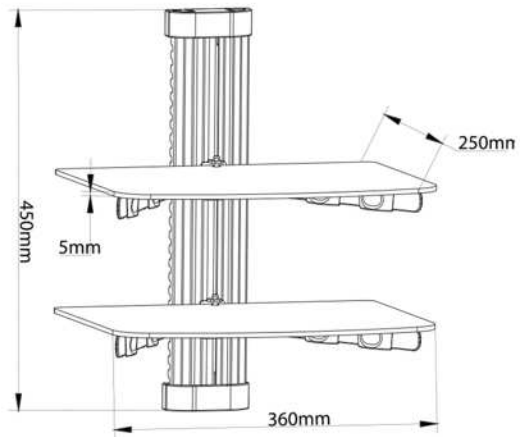

DVD / RECEIVER SHELF

SH 02D

- Size: 360x250
- Thickness: 5mm
- Capacity: 12 kg
- Cable mangement
- Adjustable Shelf
- Tempered glass

www.skilltechonline.com